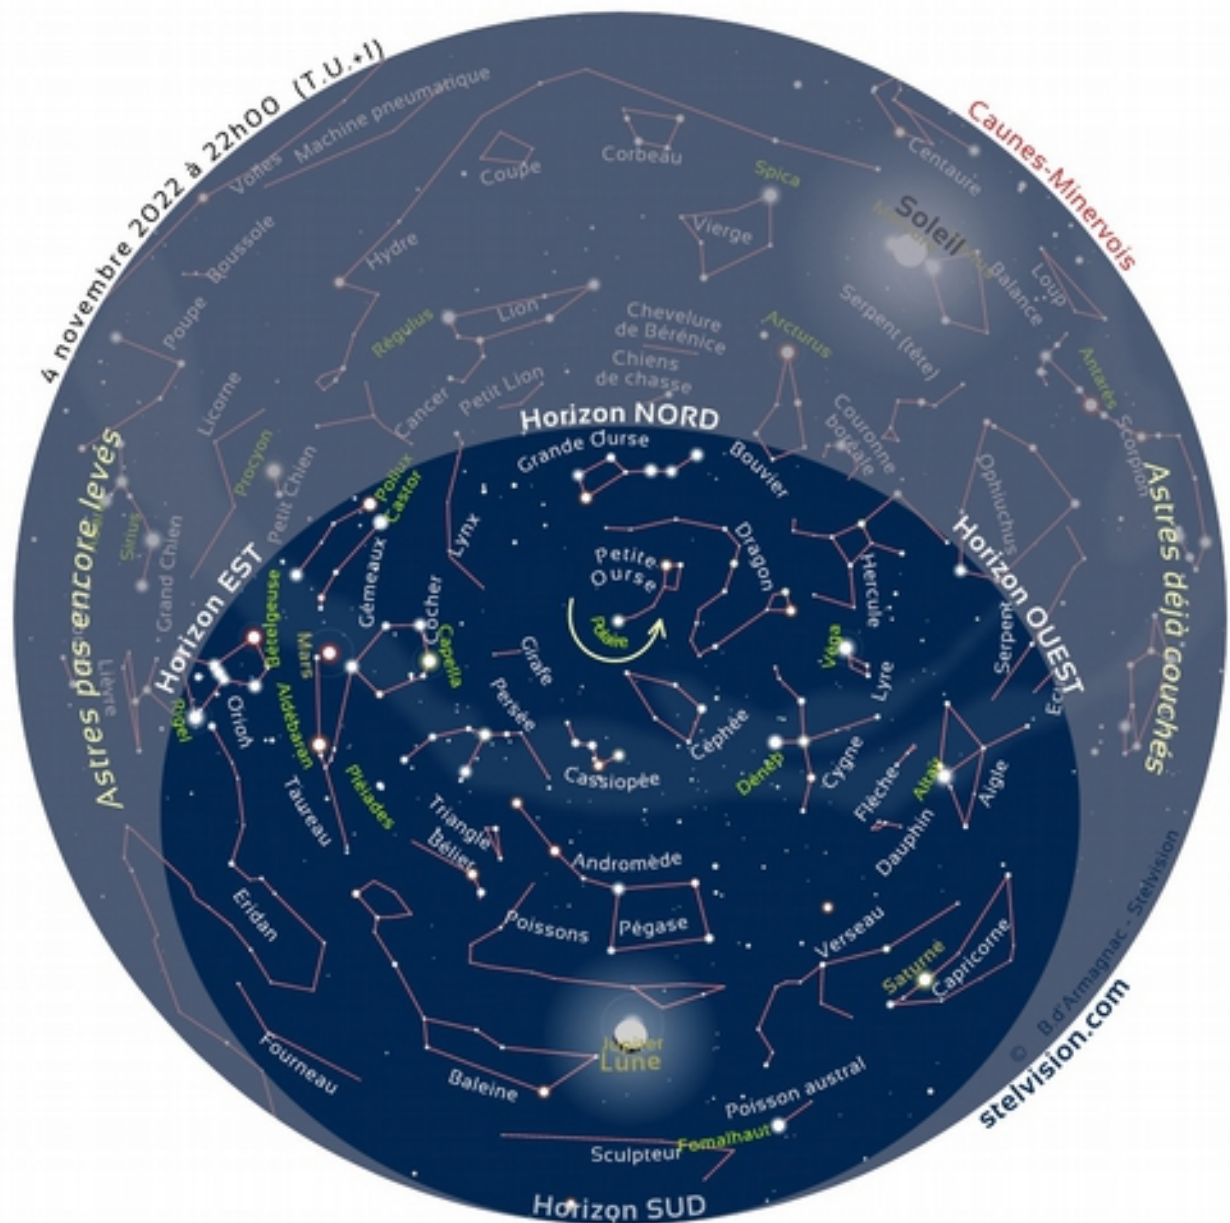

Les constellations à découvrir

Le Ciel d'Automne

Mars

Aldébaran

Persée

Cassiopée

Lézard

Cygne

Triangle

Andromède

Uranus

Bélier

Pégase

Poissons

Dauphin

Baleine

Petit Cheval

Jupiter

Lune

Éridan

Verseau

Fourneau

Saturne

A deep blue night sky filled with numerous stars of varying brightness. The constellation Pegasus is visible, with its characteristic 'W' shape formed by several bright stars. The text 'Pégase' is written in a yellow, serif font at the bottom center of the image.

Elnath

Messier 1

Mars

Orion

Mars

Aldebaran

Persée

Cassiopée