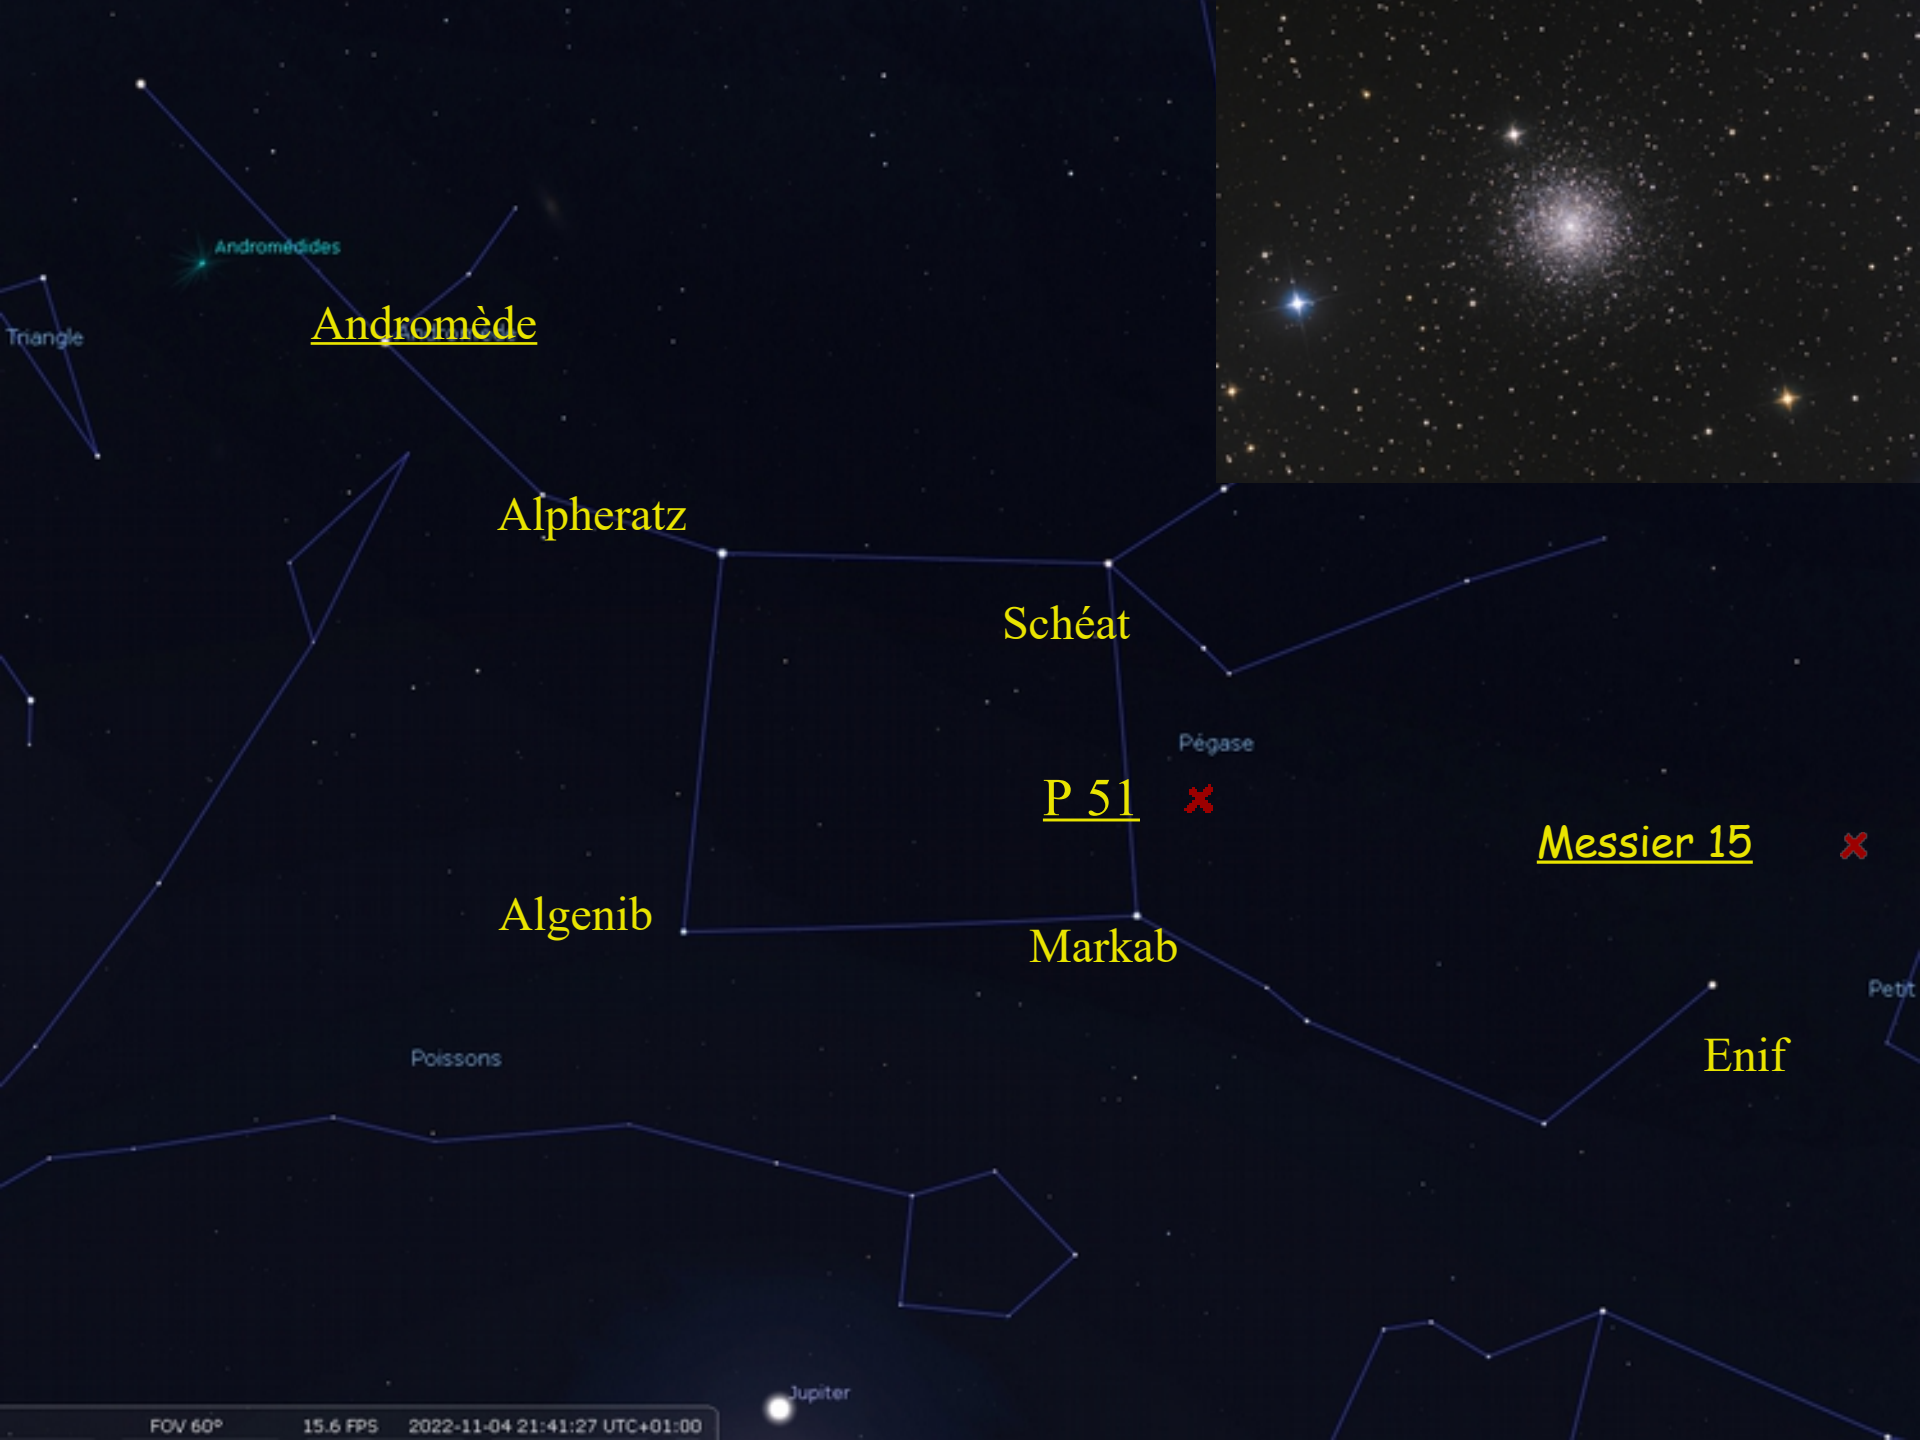

Petit Cheval

Jupiter

Lune

Éridan

Verseau

Fourneau

Saturne

A deep blue night sky filled with numerous stars of varying brightness. The constellation Pegasus is visible, with its characteristic 'W' shape formed by several bright stars. The text 'Pégase' is written in a yellow, serif font at the bottom center of the image.

Pégase

Andromède

Alpheratz

Schéat

P 51

Algenib

Markab

Messier 15